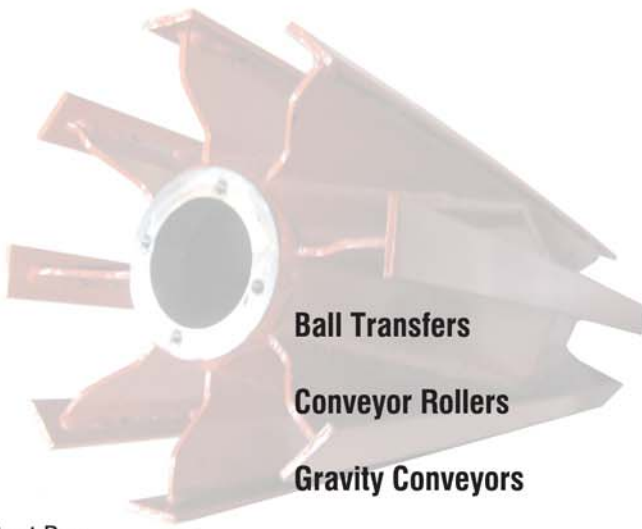

Flexco Belt Cleaners & Accessories

- Replacement Blades
- Rockline Conshear Blades
- Replacement Tips